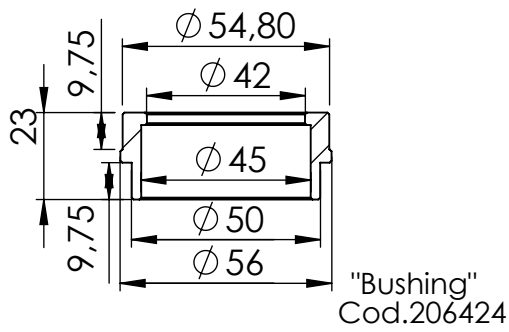

Db killer 32B
Cod.307762801R

"Bushing"
Cod.206424