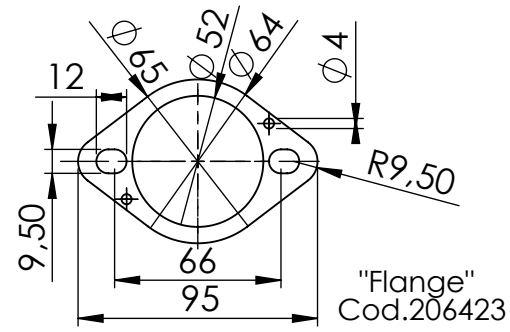

"Bushing"
Cod.206424

"Flange"
Cod.206423

E13 92 R - 01 10394
or
E13 92 R - 02 10394

Muffler repack kit
Cod.414205R

Outer sleeve
replacement kit
Cod.083710016R

Belts and rivets kit
Cod.088282004R

Muffler clamp
Cod.303692502R

Muffler kit
Cod.3014232481R

Kit S.s. flange
Cod.206423R

Kit S.s. cylinder bushing
Cod.206424R

Original
gasket

OPTIONAL
Cod.5683

Silencer link pipe
Cod.3014321204R

Spring and rubber
replacement kit
Cod.303949001R

S.s. end cap set
Cod.308287711R

Carbon end cap set
Cod.3014008701R

CATALYTIC
CONVERTER

Header pipe
Cod.3014321202R

ART. 14321EK SPARE PARTS

KTM 690 ENDURO R - SMC R

(A) FITTING KIT Cod.3014232601R

(B) CARBON COVER Cod.307299001R